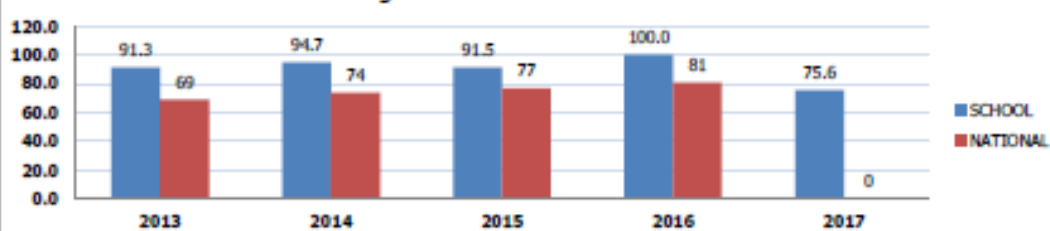

Pupils (Pupil Factors) achieving the expected standard

Pupils achieving the standard	2013			2014			2015			2016			2017		
	Boys	Girls	Total	Boys	Girls	Total	Boys	Girls	Total	Boys	Girls	Total	Boys	Girls	Total
Number achieving the expected standard	19	23	42	19	17	36	21	22	43	21	16	37	14	20	34
Disadvantaged (PP)	1	1	2	3	3	6	4	5	9	2	5	7	3	2	5
SEN	2	0	2	1	0	1	2	1	3	1	0	1	0	0	0
EAL	0	0	0	0	0	0	0	0	0	0	0	0	0	0	0
Other, Not SEN & Not EAL	16	22	38	15	14	29	17	19	36	19	14	33	13	20	33

Pupils (Pupil Factors) Not achieving the expected standard

Pupils not achieving the standard	2013			2014			2015			2016			2017		
	Boys	Girls	Total	Boys	Girls	Total	Boys	Girls	Total	Boys	Girls	Total	Boys	Girls	Total
Number not achieving the expected standard	3	1	4	1	1	2	3	1	4	0	0	0	6	5	11
Disadvantaged (PP)	1	0	1	1	0	1	1	1	2	0	0	0	3	1	4
SEN	0	0	0	1	0	1	3	0	3	0	0	0	4	1	5
EAL	0	0	0	0	0	0	0	0	0	0	0	0	0	0	0
Other, Not SEN & Not EAL	2	1	3	0	1	1	0	0	0	0	0	0	1	3	4
Number not assessed (Absent / Disappled)	0	0	0	0	0	0	0	0	0	0	0	0	0	0	0

Y1 Phonics Screening Test 2013-2017 - School vs National