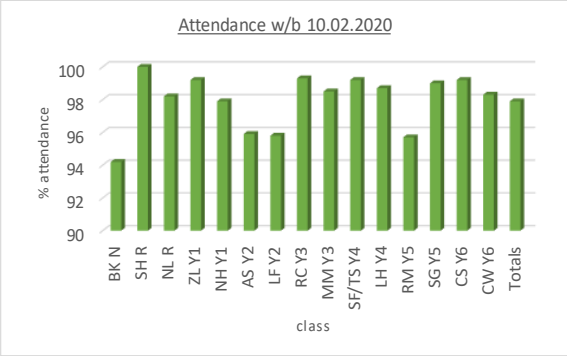

Attendance

Miss Cook and Mrs Hugill's classes have achieved 100% attendances recently as the graphs will testify! However, it is great to see that, once again, across the school we are at 96.5% and 97.9% in the two respective weeks. Well done to all.