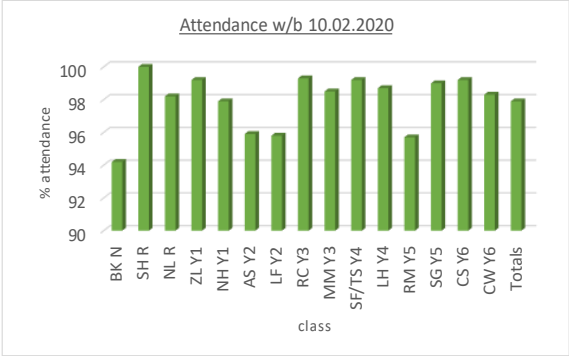

Attendance

Miss Cook and Mrs Hugill's classes have achieved 100% attendances recently as the graphs will testify! However, it is great to see that, once again, across the school we are at 96.5% and 97.9% in the two respective weeks. Well done to all.