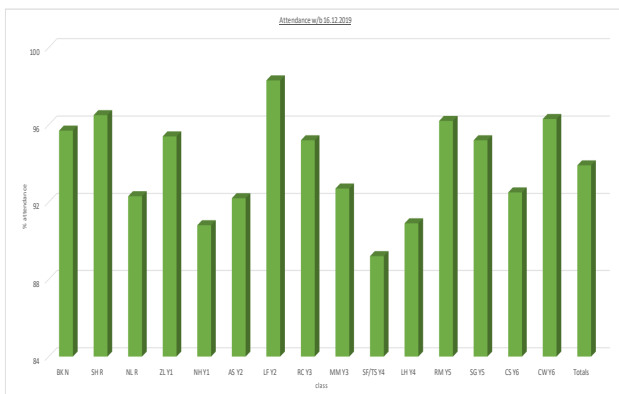

Attendance

There were no 100% attendances in the last week of term. I have also included an overview of the whole of the Autumn Term which shows attendance standing at 96.1% overall.

Wishing you all a pleasant weekend,