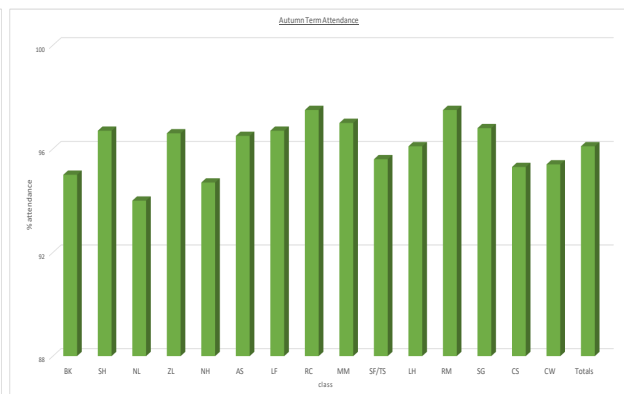

Attendance

There were no 100% attendances in the last week of term. I have also included an overview of the whole of the Autumn Term which shows attendance standing at 96.1% overall.

Wishing you all a pleasant weekend,